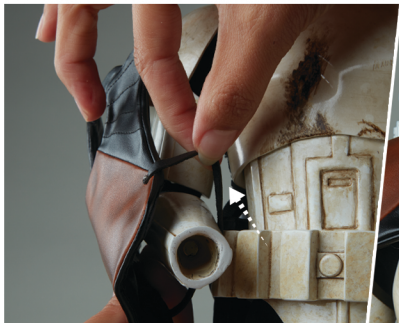

ASSEMBLY INSTRUCTIONS

SANDTROOPER PREMIUM FORMAT™ FIGURE

ATTENTION: PLEASE USE CAUTION DURING ASSEMBLY

FOR FURTHER ASSISTANCE:

CALL US (WITHIN U.S.): 1-855-SIDESHOW

CALL US (OUTSIDE U.S.): 1-805-214-2157

Armor/Gear layout

Gently slide pouch onto utility belt.

Attach backpack to back key.

Attach backpack strap with clasp (repeat on opposite side).

Slide pauldron onto figures right shoulder - and wrap around neck.

Attach pouch to left shoulder key.

STAR
WARS

Lower helmet portrait onto neck key.

Attach right hand and gently rest blaster in left hand.

EXCLUSIVE:
Wump rat keys into backside of base.

SIDESHOW

For more information visit: SIDESHOW.COM/Instructions