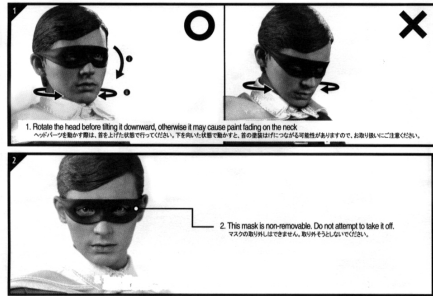

A. HEAD SCULPT ヘッドパーツに関するご注意