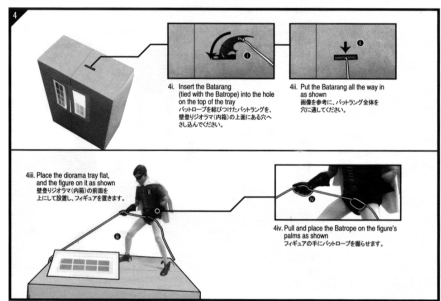

E. CLIMBING DIORAMA (II) 壁登りジオラマについて (2)