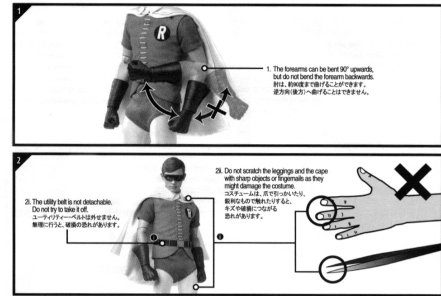

D. CAUTIONS ご注意