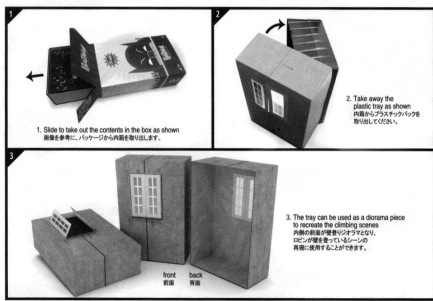

E. CLIMBING DIORAMA (I) 壁登りジオラマについて (1)