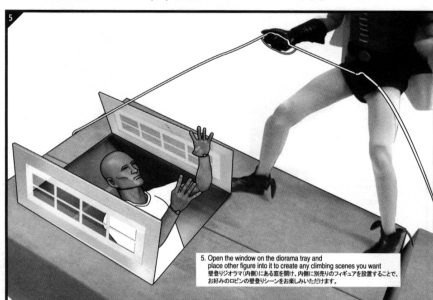

E. CLIMBING DIORAMA (III) 壁登りジオラマについて (3)