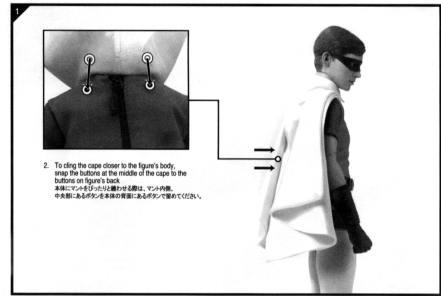

B. CAPE マントについて