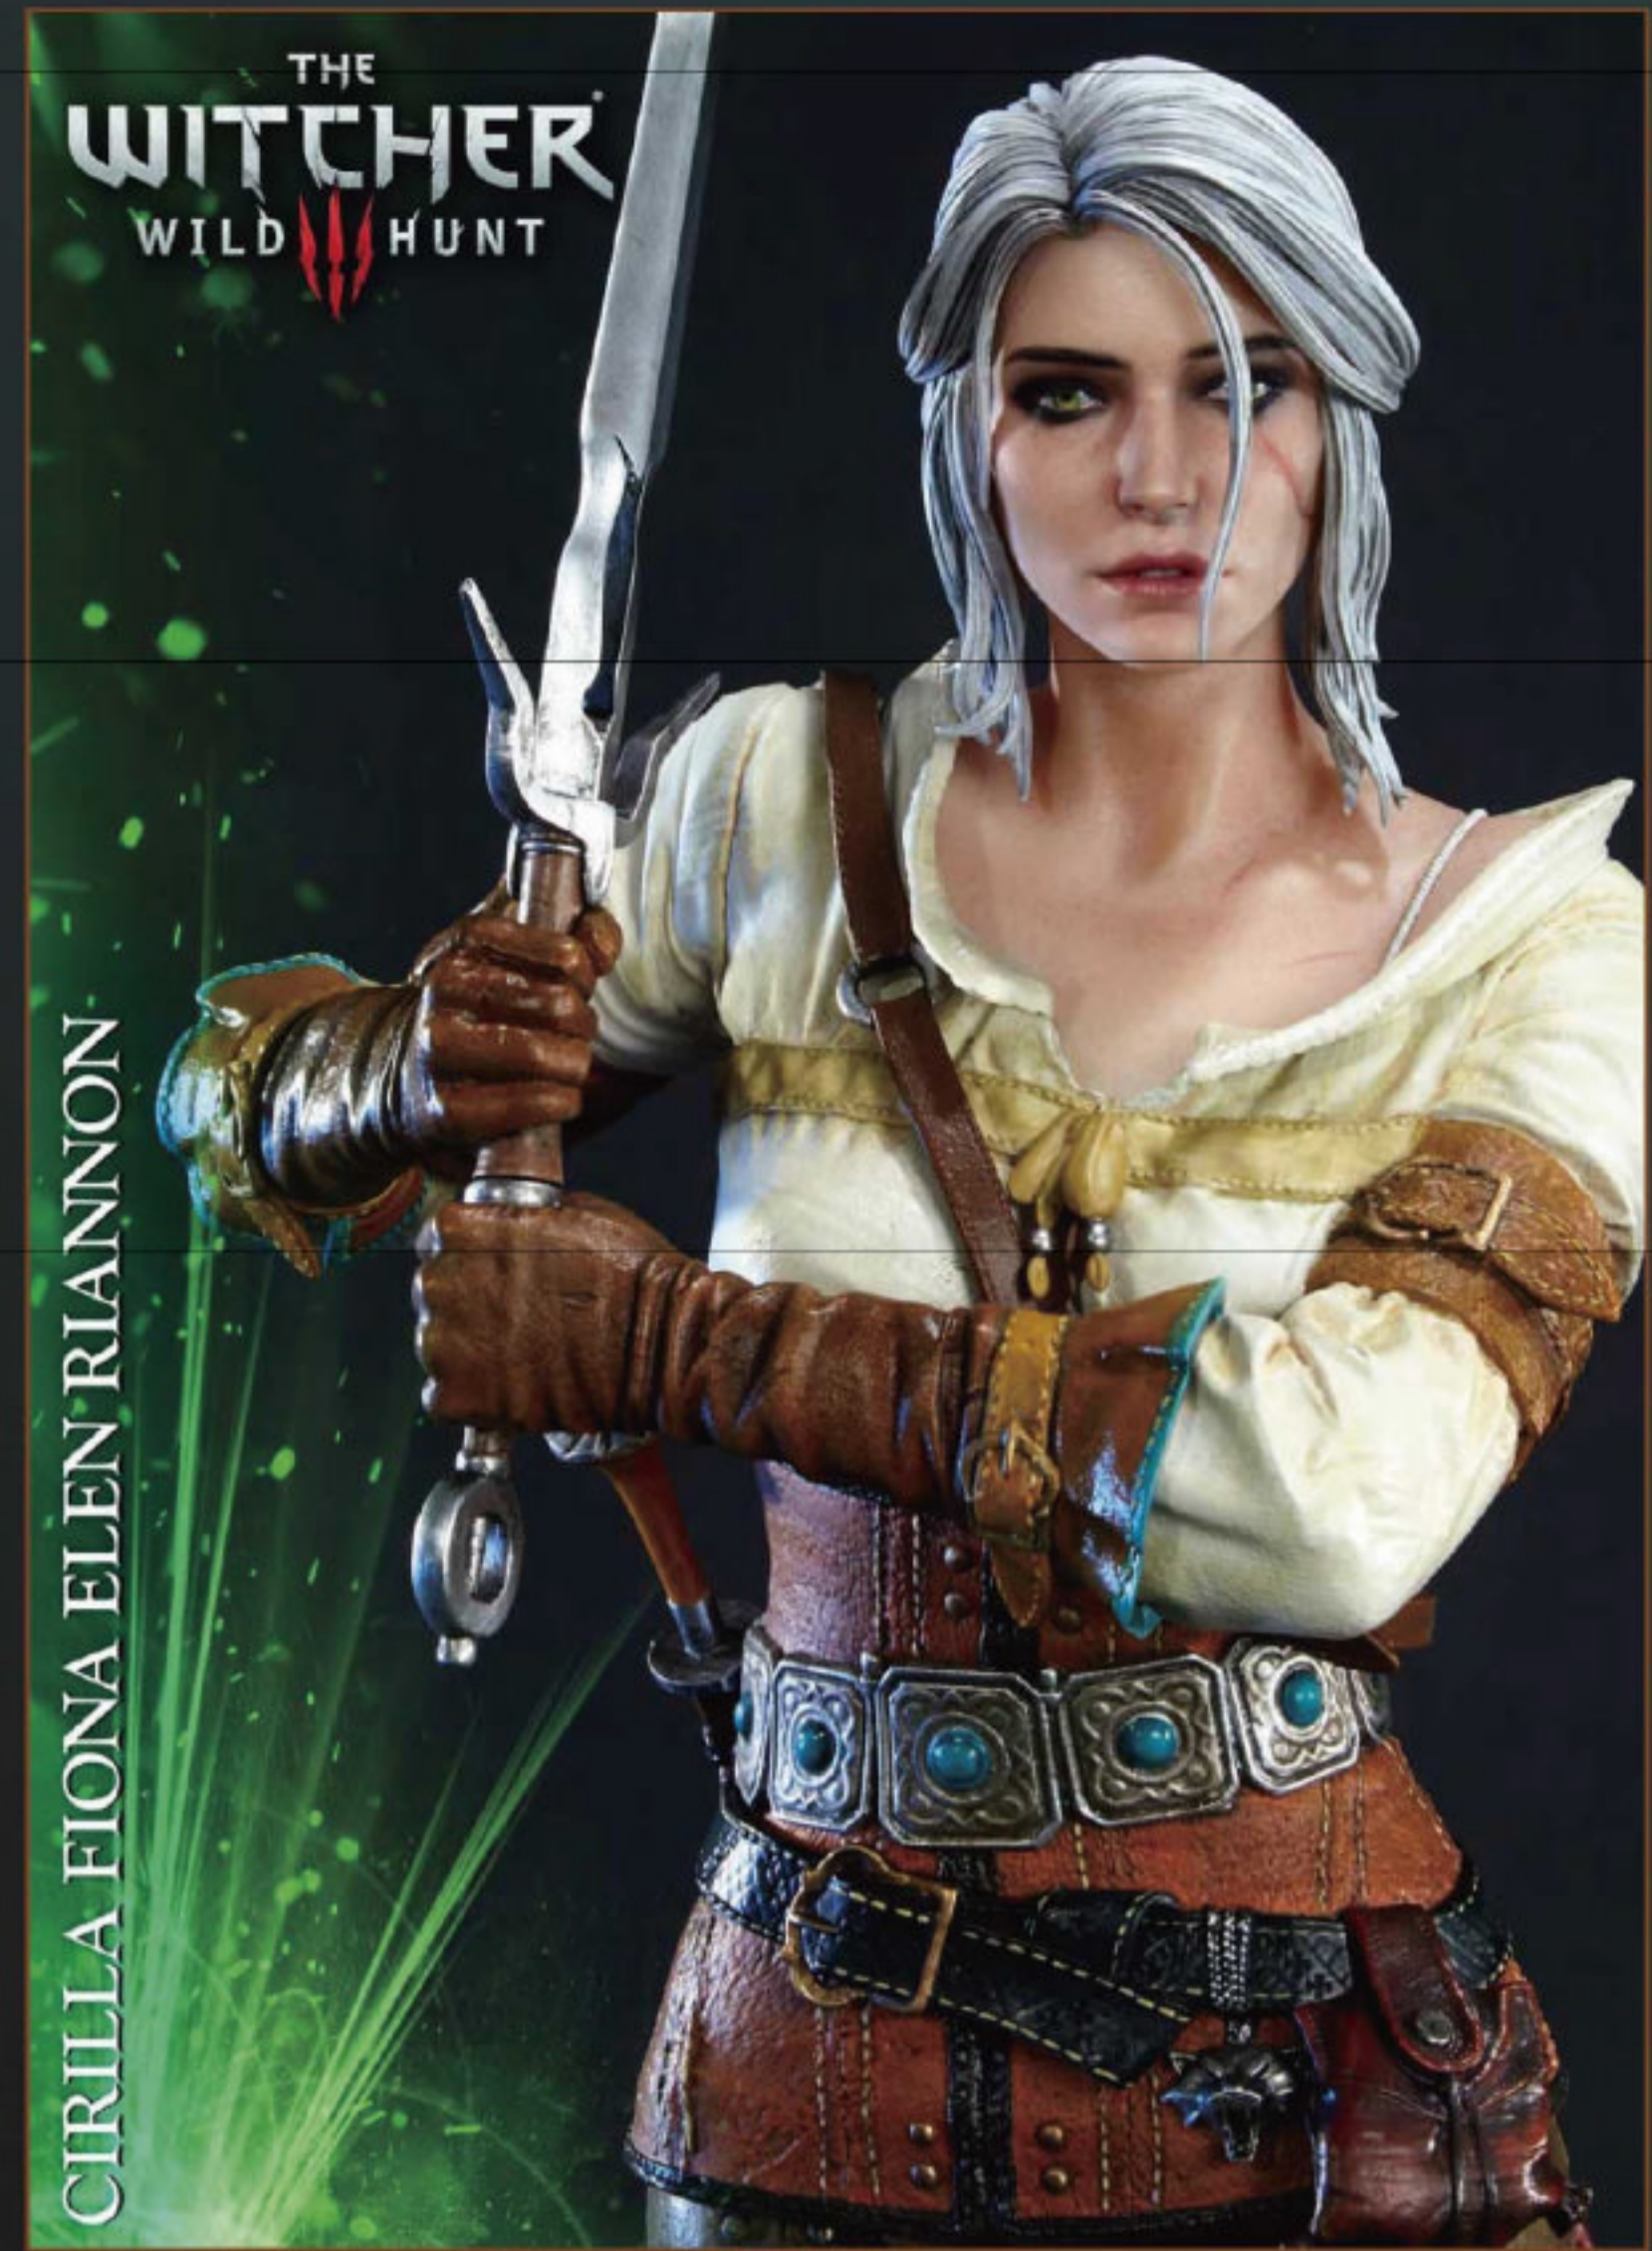

CIRILLA FIONA ELEN RIANNON

PRIME1
STUDIO
<https://www.prime1studio.co.jp>
<https://www.facebook.com/Prime1Studio>
<https://www.instagram.com/prime1studio>
<https://twitter.com/Prime1Studio>

ASSEMBLY INSTRUCTIONS

1

2

2-EX

3

4

5

6

7

8

9

10

パーツリスト
Assembly Parts: